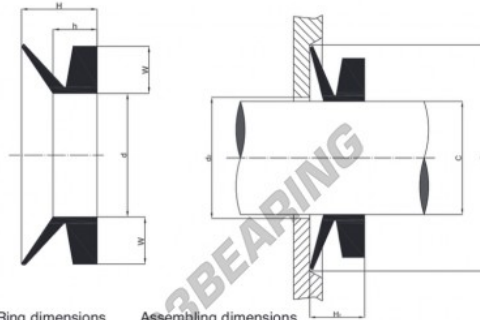

V-ring afdichting VL950-FPM - VL950-FPM

<https://www.123kogellager.nl/afdichtingen/afdichting/v-ring/vl950-fpm>

Ring dimensions
 H = 10,5 [mm]
 h = 6,0 [mm]
 W = 6,5 [mm]

Assembling dimensions
 H1 = 8 +/- 1,5 [mm]
 d2 max = C + 5 [mm]
 d1 min = C + 20 [mm]

Reference	Shaft diameter			d (mm)
VL	950	925	-	975 865

PRODUCTKENMERKEN

Merk	GEN
Schachtdiameter	950 mm
Materiaal	FPM
Type	VL
Verpakking	1

contact@123kogellager.nl

CRT4 de Lesquin 60 Rue Du Haut De Sainghin 59273 Fretin FRANCE