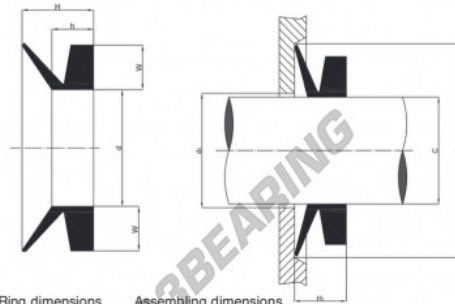

V-ring afdichting VL350-FPM - VL350-FPM

<https://www.123kogellager.nl/afdichtingen/afdichting/v-ring/vl350-fpm>

Ring dimensions Assembling dimensions
 H = 10,5 [mm] H1 = 8 +/- 1,5 [mm]
 h = 6,0 [mm] d2 max = C + 5 [mm]
 W = 6,5 [mm] d1 min = C + 20 [mm]

Reference	Shaft diameter		d (mm)
VL	700	675 - 710	630

PRODUCTKENMERKEN

Merk	GEN
Schachtdiameter	350 mm
Materiaal	FPM
Type	VL
Verpakking	1

contact@123kogellager.nl

CRT4 de Lesquin 60 Rue Du Haut De Sainghin 59273 Fretin FRANCE