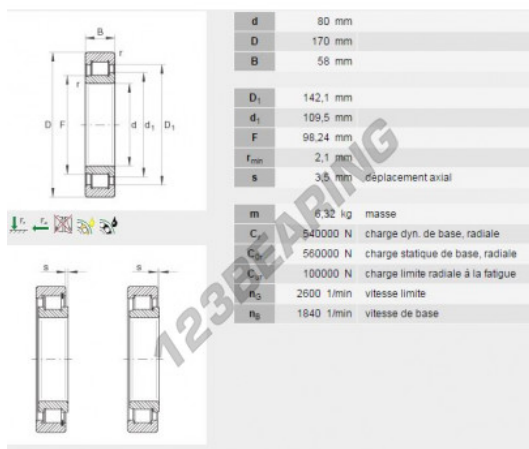

Rollager SL192316-INA - SL192316-INA

<https://www.123kogellager.nl/kogellager-behuizing/rollager/roll/sl192316-ina>

PRODUCTKENMERKEN

| | |
|----------------|---------------|
| Merk | INA |
| N° Ean13 | 3663952137179 |
| Binnendiameter | 80 mm |
| Buitendiameter | 170 mm |
| Dikte | 58 mm |
| Verpakking | 1 |