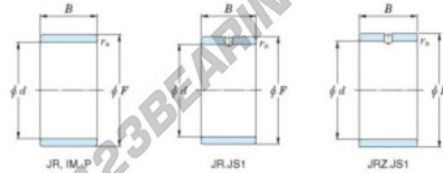

Binnenring JR90X100X36-JTEKT - JR90X100X36-JTEKT

<https://www.123kogellager.nl/kogellager-behuizing/naaldlager/binnenring/jr90x100x36-jtekt>

Boundary dimensions

Metric series

| Bearing No. | Boundary dimensions(mm) | | | |
|-------------|-------------------------|-----|----|----|
| | d | F | B | rs |
| JR90x100x36 | 90 | 100 | 36 | 1 |

PRODUCTKENMERKEN

| | |
|----------------|---------------|
| Merk | JTEKT |
| N° Ean13 | 3616060801043 |
| Binnendiameter | 90 mm |
| Buitendiameter | 100 mm |
| Dikte | 36 mm |
| Type | JR |
| Verpakking | 1 |