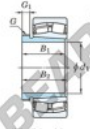

Tonlager

23988RK-AH3988-JTEKT - 23988RK-AH3988-JTEKT

https://www.123kogellager.nl/kogellager-behuizing/rollager/tonlager/23988rk-ah3988-jtekt

Boundary dimensions

PRODUCTKENMERKEN

Merk	JTEKT
N° Ean13	3616060796349
Binnendiameter	420 mm
Buitendiameter	600 mm
Dikte	118 mm
Grenstoerental	400 rpm
Dynamische belasting	2910 kN
Statische belasting	5330 kN
Verpakking	1

contact@123kogellager.nl

CRT4 de Lesquin 60 Rue Du Haut De Sainghin 59273 Fretin FRANCE