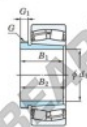

Tonlager

24140RHAK30-AH24140-JTEKT - 24140RHAK30-AH24140-JTEKT

<https://www.123kogellager.nl/kogellager-behuizing/rollager/tonlager/24140rhak30-ah24140-jtekt>

Boundary dimensions

PRODUCTKENMERKEN

Merk	JTEKT
N° Ean13	3616060793942
Binnendiameter	190 mm
Buitendiameter	340 mm
Dikte	140 mm
Grenstoerental	990 rpm
Dynamische belasting	2000 kN
Statische belasting	2970 kN
Verpakking	1

contact@123kogellager.nl

CRT4 de Lesquin 60 Rue Du Haut De Sainghin 59273 Fretin FRANCE