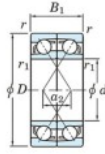

Kogellager enkele rij 7072-DF-FY-JTEKT - 7072-DF-FY-JTEKT

<https://www.123kogellager.nl/kogellager-behuizing/kogellager/enkele-rij/7072-df-fy-jtekt>

Boundary dimensions

Wider ball bearings Face to face (DF)

Bearing No.	Boundary dimensions(mm)					Basic load ratings(kN)		Fatigue load limit(kN)	factor	Limiting speeds(min-1)
	d	D	B	r1(min)	r1(max)	C ₀	C _{0R}	C _{0L}	f ₀	Grease lub.
7072DF FY	360	540	164	5	-	1050	1830	44.5	-	800