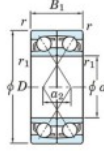

Kogellager enkele rij 7340-BDF-FY-JTEKT - 7340-BDF-FY-JTEKT

<https://www.123kogellager.nl/kogellager-behuizing/kogellager/enkele-rij/7340-bdf-fy-jtekt>

Boundary dimensions

Single row bearings Face to face (FF)

Bearing No.	Boundary dimensions(mm)					Basic load ratings(kN)		Fatigue load factor		Limiting speeds(min-1)
	d	D	B	r1(min)	r1(max)	Cr	Cor	Cu	f0	Grease lub.
7340BDF FY	200	420	160	5	-	878	1200	35.3	-	1000