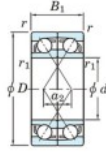

Kogellager enkele rij 7236-DF-FY-JTEKT - 7236-DF-FY-JTEKT

<https://www.123kogellager.nl/kogellager-behuizing/kogellager/enkele-rij/7236-df-fy-jtekt>

Boundary dimensions

Model ball bearings Face to face (DF)

Bearing No.	Boundary dimensions (mm)					Basic load ratings (kN)		Fatigue load factor		Limiting speeds (min-1)
	d	D	B	r1 (min)	r2 (min)	Cr	Cor	Ca	f0	Grease lub.
7236DF FY	180	320	104	4	-	596	724	23.7	-	1700