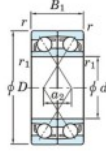

Kogellager enkele rij 7036-BDF-FY-JTEKT - 7036-BDF-FY-JTEKT

<https://www.123kogellager.nl/kogellager-behuizing/kogellager/enkele-rij/7036-bdf-fy-jtekt>

Boundary dimensions

Shoulder ball bearings Face to face (DF)

Bearing No.	Boundary dimensions (mm)					Basic load ratings (kN)		Fatigue load factor		Limiting speeds (min-1)
	d	D	B	r (min)	r1 (min)	C _r	C _{0r}	f ₀	Grease Lub.	
7036BDF FY	180	280	92	2.1	-	385	457	15.9	-	1400