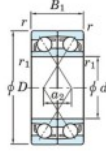

Kogellager enkele rij 7036-BDF-FY-JTEKT - 7036-BDF-FY-JTEKT

<https://www.123kogellager.nl/kogellager-behuizing/kogellager/enkele-rij/7036-bdf-fy-jtekt>

Boundary dimensions

Shoulder ball bearings Face to face (DF)

Bearing No.	Boundary dimensions (mm)						Basic load ratings (kN)		Fatigue load factor		Limiting speeds (min-1)
	d	D	B	r (min)	r1 (min)	C _r	C _{0r}	C ₁₀	f ₀	Grease lub.	
7036BDF FY	180	280	92	2.1	-	385	457	15.9	-	1400	