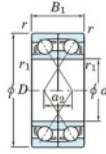

Kogellager enkele rij 7034-CDF-FY-JTEKT - 7034-CDF-FY-JTEKT

<https://www.123kogellager.nl/kogellager-behuizing/kogellager/enkele-rij/7034-cdf-fy-jtekt>

Boundary dimensions

Single row bearings Face to face (FF)

Bearing No.	Boundary dimensions (mm)					Basic load ratings (kN)		Fatigue load factor		Limiting speeds (min-1)
	d	D	B	r1 (min)	r2 (min)	Cr	Cor	Grease	Oil	Grease lub.
7034CDF FY	170	260	84	2.1	-	415	469	17.9	15.9	2900