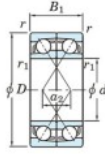

## Kogellager enkele rij HAR-034-CDF-JTEKT - HAR-034-CDF-JTEKT

<https://www.123kogellager.nl/kogellager-behuizing/kogellager/enkele-rij/har-034-cdf-jtekt>

Boundary dimensions

Two ball bearings Face to face (2F)

Bearing No.	Boundary dimensions(mm)					Basic load ratings(kN)		Fatigue load factor		Limiting speeds(min-1)
	d	D	B	r1(min)	r1(max)	Cr	Cor	Cu	f0	Grease lub.
HAR034CDF	170	260	84	2.1	-	-	173	-	8.5	3700