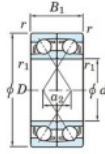

Kogellager enkele rij 7934-CDF-FY-JTEKT - 7934-CDF-FY-JTEKT

<https://www.123kogellager.nl/kogellager-behuizing/kogellager/enkele-rij/7934-cdf-fy-jtekt>

Boundary dimensions

Single ball bearings Face to face (FF)

Bearing No.	Boundary dimensions(mm)					Basic load ratings(kN)		Fatigue load factor		Limiting speeds(min-1)
	d	D	B	r1(min)	r1(max)	Cr	Cor	Cu	f0	Grease lub.
7934CDF FY	170	230	56	2	-	255	302	11.5	16.6	3100