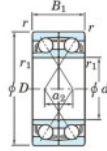

Kogellager enkele rij 7332-DF-FY-JTEKT - 7332-DF-FY-JTEKT

<https://www.123kogellager.nl/kogellager-behuizing/kogellager/enkele-rij/7332-df-fy-jtekt>

Boundary dimensions

Angular ball bearings Face to face (DF)

Bearing No.	Boundary dimensions (mm)					Basic load ratings (kN)		Fatigue load limit (kN)	factor	Limiting speeds (min-1)
	d	D	B	r (mm)	r1 (mm)	C _r	C _{0r}	C _u	f ₀	Grease lub.
7332DF FY	160	340	136	4	-	741	909	29.7	-	1700