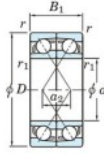

Kogellager enkele rij 7032-CDF-FY-JTEKT - 7032-CDF-FY-JTEKT

<https://www.123kogellager.nl/kogellager-behuizing/kogellager/enkele-rij/7032-cdf-fy-jtekt>

Boundary dimensions

For single row bearings Face to face (DF)

Bearing No.	Boundary dimensions(mm)					Basic load ratings(kN)		Fatigue load factor		Limiting speeds(min-1)
	d	D	B	r (min)	r1 (min)	C _r	C _{0r}	f ₀	f ₀	Grease lub.
7032CDF FY	160	240	76	2.1	-	347	386	15	16	3100