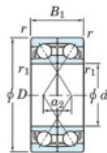

Kogellager enkele rij 7028-CDF-FY-JTEKT - 7028-CDF-FY-JTEKT

<https://www.123kogellager.nl/kogellager-behuizing/kogellager/enkele-rij/7028-cdf-fy-jtekt>

Boundary dimensions

40 guide bearings Face to face (FF)

Bearing No.	Boundary dimensions(mm)					Basic load ratings(kN)		Fatigue load factor		Limiting speeds(min-1)
	d	D	B	r (min)	r1 (min)	Cr	Cor	C10	f0	Grease lub.
7028CDF FY	140	210	66	2	-	268	290	12	16	3600