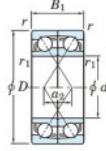

## Kogellager enkele rij 7028-BDF-FY-JTEKT - 7028-BDF-FY-JTEKT

<https://www.123kogellager.nl/kogellager-behuizing/kogellager/enkele-rij/7028-bdf-fy-jtekt>

Boundary dimensions

Original ball bearings Face to face (DF)

| Bearing No. | Boundary dimensions(mm) |     |    |         |         | Basic load ratings(kN) |     | Fatigue load limit(kN) | factor | Limiting speeds(min-1) |
|-------------|-------------------------|-----|----|---------|---------|------------------------|-----|------------------------|--------|------------------------|
|             | d                       | D   | B  | r1(min) | r1(max) | Cr                     | C0r | Cr                     | f0     | Grease lub.            |
| 7028BDF FY  | 140                     | 210 | 66 | 2       | -       | 217                    | 237 | 9.25                   | -      | 2000                   |