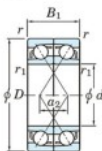

## Kogellager enkele rij 7326-CDF-FY-JTEKT - 7326-CDF-FY-JTEKT

<https://www.123kogellager.nl/kogellager-behuizing/kogellager/enkele-rij/7326-cdf-fy-jtekt>

Boundary dimensions

Single row bearings Face to face (FF)

Bearing No.	Boundary dimensions (mm)					Basic load ratings (kN)		Fatigue load factor		Limiting speeds (min-1)
	d	D	B	r (min)	r1 (min)	C <sub>r</sub>	C <sub>0r</sub>	f <sub>0</sub>	Grease lub.	
7326CDF FY	130	280	116	4	-	597	629	22.7	13.7	3000