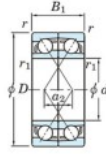

Kogellager enkele rij 7026-BDF-FY-JTEKT - 7026-BDF-FY-JTEKT

<https://www.123kogellager.nl/kogellager-behuizing/kogellager/enkele-rij/7026-bdf-fy-jtekt>

Boundary dimensions

Ball bearings Face to face (FF)

| Bearing No. | Boundary dimensions (mm) | | | | | Basic load ratings (kN) | | Fatigue load factor | | Limiting speeds (min-1) |
|-------------|--------------------------|-----|----|---------|----------|-------------------------|-----|---------------------|----|-------------------------|
| | d | D | B | r (min) | r1 (min) | Cr | Cor | Ca | f0 | Grease lub. |
| 7026BDF FY | 130 | 200 | 66 | 2 | - | 213 | 226 | 9.2 | - | 2100 |