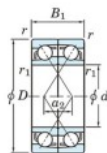

Kogellager enkele rij 7324-DF-FY-JTEKT - 7324-DF-FY-JTEKT

<https://www.123kogellager.nl/kogellager-behuizing/kogellager/enkele-rij/7324-df-fy-jtekt>

Boundary dimensions

Single row bearings Face to face (DF)

Bearing No.	Boundary dimensions (mm)					Basic load ratings (kN)		Fatigue load factor		Limiting speeds (min ⁻¹)
	d	D	B	r (min)	r1 (min)	Cr	C0r	f0	Grease lub.	
7324DF FY	120	260	110	3	-	500	504	18.9	-	2400