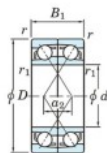

Kogellager enkele rij 7224-DF-FY-JTEKT - 7224-DF-FY-JTEKT

<https://www.123kogellager.nl/kogellager-behuizing/kogellager/enkele-rij/7224-df-fy-jtekt>

Boundary dimensions

Single ball bearings Face to face (FF)

Bearing No.	Boundary dimensions(mm)					Basic load ratings(kN)		Fatigue load factor		Limiting speeds(min-1)
	d	D	B	r (min)	r1 (min)	Cr	C0r	Cu	f0	Grease lub.
7224DF FY	120	215	80	2.1	-	354	332	15,7	-	2700