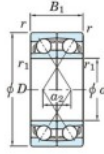

Kogellager enkele rij 7224-BDF-FY-JTEKT - 7224-BDF-FY-JTEKT

<https://www.123kogellager.nl/kogellager-behuizing/kogellager/enkele-rij/7224-bdf-fy-jtekt>

Boundary dimensions

Angular ball bearings Face to face (DF)

Bearing No.	Boundary dimensions (mm)					Basic load ratings (kN)		Fatigue load limit (kN)	factor	Limiting speeds (min ⁻¹)
	d	D	B	r (min)	r1 (min)	C _r	C _{0r}	C _u	f ₀	Grease lub.
7224BDF FY	120	215	80	2.1	-	321	302	13.6	-	2100