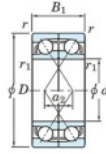

Kogellager enkele rij 7024-BDF-FY-JTEKT - 7024-BDF-FY-JTEKT

<https://www.123kogellager.nl/kogellager-behuizing/kogellager/enkele-rij/7024-bdf-fy-jtekt>

Boundary dimensions

Single ball bearings Face to face (FF)

Bearing No.	Boundary dimensions(mm)					Basic load ratings(kN)		Fatigue load limit (kN)	factor	Limiting speeds(min-1)
	d	D	B	r1(min)	r1(max)	Cr	Cor	lim	f0	Grease lub.
7024BDF FY	120	180	56	2	-	176	186	7.85	-	2300