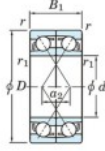

Kogellager enkele rij HAR-024-CDF-JTEKT - HAR-024-CDF-JTEKT

<https://www.123kogellager.nl/kogellager-behuizing/kogellager/enkele-rij/har-024-cdf-jtekt>

Boundary dimensions

Angular ball bearings Face to face (FF)

Bearing No.	Boundary dimensions(mm)					Basic load ratings(kN)		Fatigue load limit(kN)	factor	Limiting speeds(min-1)
	d	D	B	r (mm)	r1 (mm)	Cr	Cor	Cur	f0	Grease lub.
HAR024CDF	120	180	56	2	-	-	79.9	-	8.5	5600