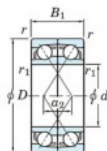

Kogellager enkele rij 7924-CDF-FY-JTEKT - 7924-CDF-FY-JTEKT

<https://www.123kogellager.nl/kogellager-behuizing/kogellager/enkele-rij/7924-cdf-fy-jtekt>

Boundary dimensions

Rolling bearings Face to face (FF)

Bearing No.	Boundary dimensions (mm)					Basic load ratings (kN)		Fatigue load factor		Limiting speeds (min-1)
	d	D	B	r (min)	r1 (min)	Cr	C0r	Cu	P0	Grease lub.
7924CDF FY	120	165	44	1.1	-	146	162	7.1	16.5	4700