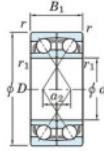

## Kogellager enkele rij HAR-924-CDF-JTEKT - HAR-924-CDF-JTEKT

<https://www.123kogellager.nl/kogellager-behuizing/kogellager/enkele-rij/har-924-cdf-jtekt>

Boundary dimensions

(single ball bearings Face to face (FF))

Bearing No.	Boundary dimensions(mm)					Basic load ratings(kN)		Fatigue load limit(kN)	factor	Limiting speeds(min-1)
	d	D	B	r (min)	r1 (min)	Cr	Cor	Cu	f0	Grease lub.
HAR924CDF	120	165	44	1.1	-	-	56.8	-	8.8	5900