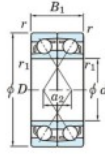

Kogellager enkele rij 7322-DF-FY-JTEKT - 7322-DF-FY-JTEKT

<https://www.123kogellager.nl/kogellager-behuizing/kogellager/enkele-rij/7322-df-fy-jtekt>

Boundary dimensions

For single row bearings Face to face (DF)

Bearing No.	Boundary dimensions(mm)					Basic load ratings(kN)		Fatigue load factor		Limiting speeds(min-1)
	d	D	B	r1(min)	r1(max)	Cr	Cor	Ca	f0	Grease lub.
7322DF FY	110	240	100	3	-	472	452	17.5	-	2600