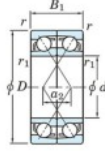

Kogellager enkele rij 7022-BDF-FY-JTEKT - 7022-BDF-FY-JTEKT

<https://www.123kogellager.nl/kogellager-behuizing/kogellager/enkele-rij/7022-bdf-fy-jtekt>

Boundary dimensions

Single row bearings Face to face (FF)

| Bearing No. | Boundary dimensions(mm) | | | | | Basic load ratings(kN) | | Fatigue | factor | Limiting |
|-------------|-------------------------|-----|----|---------|---------|------------------------|-----|----------------|--------|---------------|
| | d | D | B | r1(min) | r2(min) | C0 | C0R | load limit(kN) | f0 | speeds(min-1) |
| 7022BDF FY | 110 | 170 | 56 | 2 | - | 167 | 167 | 7.45 | - | 2500 |