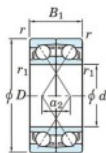

Kogellager enkele rij 7221-DF-FY-JTEKT - 7221-DF-FY-JTEKT

<https://www.123kogellager.nl/kogellager-behuizing/kogellager/enkele-rij/7221-df-fy-jtekt>

Boundary dimensions

Two single row bearings Face to face (DF)

Bearing No.	Boundary dimensions(mm)					Basic load ratings(kN)		Fatigue load limit(kN)	factor	Limiting speeds(min-1)
	d	D	B	r1(min)	r1(max)	Cr	Cor	Ca	f0	Grease lub.
7221DF FY	105	190	72	2.1	-	303	265	13.4	-	3100