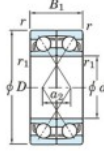

## Kogellager enkele rij HAR-021-CDF-JTEKT - HAR-021-CDF-JTEKT

<https://www.123kogellager.nl/kogellager-behuizing/kogellager/enkele-rij/har-021-cdf-jtekt>

Boundary dimensions

Single ball bearings Face to face (FF)

Bearing No.	Boundary dimensions(mm)					Basic load ratings(kN)		Fatigue load limit(kN)	factor	Limiting speeds(min-1)
	d	D	B	r1(mm)	r1(min)	Cr	Cor	C0	f0	Grease lub.
HAR021CDF	105	160	52	2	-	-	65.1	-	8.5	6300