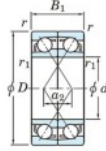

Kogellager enkele rij 7320-CDF-FY-JTEKT - 7320-CDF-FY-JTEKT

<https://www.123kogellager.nl/kogellager-behuizing/kogellager/enkele-rij/7320-cdf-fy-jtekt>

Boundary dimensions

Single ball bearings Face to face (FF)

Bearing No.	Boundary dimensions(mm)					Basic load ratings(kN)		Fatigue load factor		Limiting speeds(min-1)
	d	D	B	r1(min)	r1(max)	Cr	Cor	f0	fD	Grease lub.
7320CDF FY	100	215	94	3	-	400	346	14.2	13.4	4000