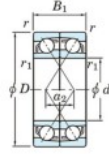

Kogellager enkele rij 7220-CDF-FY-JTEKT - 7220-CDF-FY-JTEKT

<https://www.123kogellager.nl/kogellager-behuizing/kogellager/enkele-rij/7220-cdf-fy-jtekt>

Boundary dimensions

40 ball bearings Face to face (2F)

Bearing No.	Boundary dimensions (mm)					Basic load ratings (kN)		Fatigue load factor		Limiting speeds (min-1)
	d	D	B	r (min)	r1 (min)	Cr	Cor	f0	Grease lub.	
7220CDF FY	100	180	68	2.1	-	303	254	13.9	14.6	4600