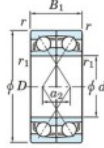

Kogellager enkele rij 7220-DF-FY-JTEKT - 7220-DF-FY-JTEKT

<https://www.123kogellager.nl/kogellager-behuizing/kogellager/enkele-rij/7220-df-fy-jtekt>

Boundary dimensions

Profile of bearings Face to face (DF)

Bearing No.	Boundary dimensions (mm)					Basic load ratings (kN)		Fatigue load factor		Limiting speeds (min-1)
	d	D	B	r1 (min)	r1 (max)	Cr	C0r	Cu	f0	Grease lub.
7220DF FY	100	180	68	2.1	-	279	235	12.2	-	3300