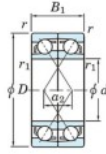

## Kogellager enkele rij HAR-920-CDF-JTEKT - HAR-920-CDF-JTEKT

<https://www.123kogellager.nl/kogellager-behuizing/kogellager/enkele-rij/har-920-cdf-jtekt>

Boundary dimensions

Single row bearings Face to face (FF)

Bearing No.	Boundary dimensions(mm)					Basic load ratings(kN)		Fatigue load factor		Limiting speeds(min-1)
	d	D	B	r1(min)	r1(max)	Cr	Cor	Ca	f0	Grease lub.
HAR920CDF	100	140	40	1.1	-	-	43.5	-	8.7	7000