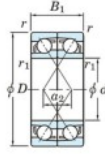

Kogellager enkele rij 7219-BDF-FY-JTEKT - 7219-BDF-FY-JTEKT

<https://www.123kogellager.nl/kogellager-behuizing/kogellager/enkele-rij/7219-bdf-fy-jtekt>

Boundary dimensions

For single row bearings Face to face (DF)

Bearing No.	Boundary dimensions(mm)					Basic load ratings(kN)		Fatigue load limit(kN)	factor	Limiting speeds(min-1)
	d	D	B	r1(min)	r1(max)	Cr	Cor	Cor	f0	Grease lub.
7219BDF FY	95	170	64	2.1	-	224	188	9.55	-	2700