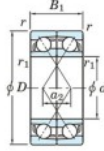

Kogellager enkele rij HAR-019-CDF-JTEKT - HAR-019-CDF-JTEKT

<https://www.123kogellager.nl/kogellager-behuizing/kogellager/enkele-rij/har-019-cdf-jtekt>

Boundary dimensions

Angular ball bearings Face to face (DF)

Bearing No.	Boundary dimensions (mm)					Basic load ratings (kN)		Fatigue load limit (kN)	factor	Limiting speeds (min ⁻¹)
	d	D	B	r (min)	r1 (min)	Cr	Cor	C0		
HAR019CDF	95	145	48	1.5	-	-	54.4	-	8.5	7000 Grease lub.