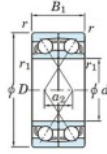

## Kogellager enkele rij 7318-DF-FY-JTEKT - 7318-DF-FY-JTEKT

<https://www.123kogellager.nl/kogellager-behuizing/kogellager/enkele-rij/7318-df-fy-jtekt>

Boundary dimensions

Single ball bearings Face to face (DF)

Bearing No.	Boundary dimensions(mm)					Basic load ratings(kN)		Fatigue load limit(kN)	factor	Limiting speeds(min-1)
	d	D	B	r1(min)	r1(max)	Cr	Cor	C0		
7318DF FY	90	190	86	3	-	327	270	11.8	-	3300