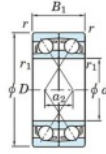

Kogellager enkele rij 7218-CDF-FY-JTEKT - 7218-CDF-FY-JTEKT

<https://www.123kogellager.nl/kogellager-behuizing/kogellager/enkele-rij/7218-cdf-fy-jtekt>

Boundary dimensions

Two ball bearings Face to face (FF)

Bearing No.	Boundary dimensions(mm)					Basic load ratings(kN)		Fatigue load factor		Limiting speeds(min-1)
	d	D	B	r1(min)	r1(max)	Cr	C0r	Ca	F0	Grease lub.
7218CDF FY	90	160	60	2	-	249	209	12	14.6	5200