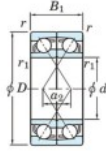

Kogellager enkele rij HAR-018-CDF-JTEKT - HAR-018-CDF-JTEKT

<https://www.123kogellager.nl/kogellager-behuizing/kogellager/enkele-rij/har-018-cdf-jtekt>

Boundary dimensions

Single ball bearings Face to face (FF)

Bearing No.	Boundary dimensions(mm)					Basic load ratings(kN)		Fatigue load limit(kN)	factor	Limiting speeds(min-1)
	d	D	B	r (min)	r1 (min)	Cr	Cor			
HAR018CDF	90	140	48	1.5	-	-	52.1	-	8.4	7300

PRODUCTKENMERKEN