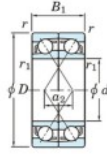

Kogellager enkele rij 7417-DF-FY-JTEKT - 7417-DF-FY-JTEKT

<https://www.123kogellager.nl/kogellager-behuizing/kogellager/enkele-rij/7417-df-fy-jtekt>

Boundary dimensions

Single ball bearings Face to face (DF)

Bearing No.	Boundary dimensions(mm)					Basic load ratings(kN)		Fatigue load limit (kN)	factor	Limiting speeds(min-1)
	d	D	B	r1(min)	r1(max)	Cr	Cor	Cu	f0	Grease lub.
7417DF FY	85	210	104	4	-	414	360	15.3	-	2300