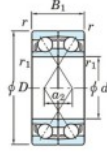

## Kogellager enkele rij 7317-DF-FY-JTEKT - 7317-DF-FY-JTEKT

<https://www.123kogellager.nl/kogellager-behuizing/kogellager/enkele-rij/7317-df-fy-jtekt>

Boundary dimensions

Angular ball bearings Face to face (DF)

Bearing No.	Boundary dimensions (mm)					Basic load ratings (kN)		Fatigue load limit (kN)		Factor	Limiting speeds (min-1)
	d	D	B	r (min)	r1 (min)	Cr	Cor	C0	Grease lub.		
7317DF FY	85	180	82	3	-	304	243	14.6	-	-	3500