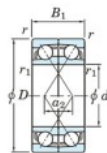

## Kogellager enkele rij 7217-DF-FY-JTEKT - 7217-DF-FY-JTEKT

<https://www.123kogellager.nl/kogellager-behuizing/kogellager/enkele-rij/7217-df-fy-jtekt>

Boundary dimensions

Wedge ball bearings Face to face (DF)

Bearing No.	Boundary dimensions (mm)					Basic load ratings (kN)		Fatigue load factor		Limiting speeds (min <sup>-1</sup> )
	d	D	B	r (min)	r1 (min)	Cr	Cor	f0	Grease lub.	
7217DF FY	85	150	56	2	-	200	167	9.4	-	4000