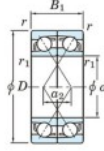

Kogellager enkele rij 7217-BDF-FY-JTEKT - 7217-BDF-FY-JTEKT

<https://www.123kogellager.nl/kogellager-behuizing/kogellager/enkele-rij/7217-bdf-fy-jtekt>

Boundary dimensions

Angular ball bearings Face to face (FF)

Bearing No.	Boundary dimensions(mm)					Basic load ratings(kN)		Fatigue load factor		Limiting speeds(min-1)
	d	D	B	r1(min)	r1(max)	Cr	Cor	Ca	f0	Grease lub.
7217BDF FY	85	150	56	2	-	181	152	8,15	-	3000