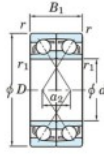

## Kogellager enkele rij 7316-BDF-FY-JTEKT - 7316-BDF-FY-JTEKT

<https://www.123kogellager.nl/kogellager-behuizing/kogellager/enkele-rij/7316-bdf-fy-jtekt>

Boundary dimensions

Single ball bearings Face to face (FF)

Bearing No.	Boundary dimensions(mm)					Basic load ratings(kN)		Fatigue load limit(kN)	factor	Limiting speeds(min-1)
	d	D	B	r1(min)	r1(max)	Cr	Cor	Coz	f0	Grease Lub.
7316BDF FY	80	170	78	2.1	-	259	200	11.6	-	2800