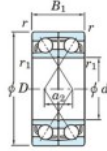

Kogellager enkele rij 7414-BDF-FY-JTEKT - 7414-BDF-FY-JTEKT

<https://www.123kogellager.nl/kogellager-behuizing/kogellager/enkele-rij/7414-bdf-fy-jtekt>

Boundary dimensions

Single row bearings Face to face (FF)

Bearing No.	Boundary dimensions (mm)					Basic load ratings (kN)		Fatigue load limit (kN)	factor	Limiting speeds (min-1)
	d	D	B	r1 (min)	r1 (min)	Cr	Cor	Cu	f0	Grease lub.
7414BDF FY	70	180	84	3	-	301	237	10.9	-	2300