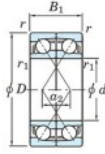

Kogellager enkele rij 7314-DF-FY-JTEKT - 7314-DF-FY-JTEKT

<https://www.123kogellager.nl/kogellager-behuizing/kogellager/enkele-rij/7314-df-fy-jtekt>

Boundary dimensions

Angular ball bearings Face to face (DF)

Bearing No.	Boundary dimensions (mm)					Basic load ratings (kN)		Fatigue load limit (kN)	factor	Limiting speeds (min ⁻¹)
	d	D	B	r (mm)	r1 (mm)	C _r	C _{0r}	C _{0r}	f ₀	Grease lub.
7314DF FY	70	150	70	2.1	-	239	172	11.4	-	4300