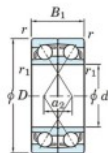

## Kogellager enkele rij 7314-CDF-FY-JTEKT - 7314-CDF-FY-JTEKT

<https://www.123kogellager.nl/kogellager-behuizing/kogellager/enkele-rij/7314-cdf-fy-jtekt>

Boundary dimensions

Single ball bearings Face to face (FF)

Bearing No.	Boundary dimensions (mm)					Basic load ratings (kN)		Fatigue load limit (kN)	factor	Limiting speeds (min <sup>-1</sup> )
	d	D	B	r (min)	r1 (min)	Cr	Co*			
7314BDF FY	70	150	70	2.1	-	219	158	9.8	-	3200