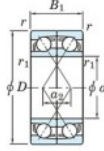

## Kogellager enkele rij 7213-BDF-FY-JTEKT - 7213-BDF-FY-JTEKT

<https://www.123kogellager.nl/kogellager-behuizing/kogellager/enkele-rij/7213-bdf-fy-jtekt>

Boundary dimensions

Single row bearings Face to face (FF)

Bearing No.	Boundary dimensions (mm)					Basic load ratings (kN)		Fatigue load factor		Limiting speeds (min-1)
	d	D	B	r (min)	r1 (min)	Cr	Cor	Cu	F0	Grease lub.
7213BDF FY	65	120	46	1.5	-	124	98.7	5.8	-	3900