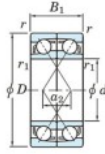

## Kogellager enkele rij 7312-CDF-FY-JTEKT - 7312-CDF-FY-JTEKT

<https://www.123kogellager.nl/kogellager-behuizing/kogellager/enkele-rij/7312-cdf-fy-jtekt>

Boundary dimensions

Two ball bearings Face to face (FF)

Bearing No.	Boundary dimensions(mm)					Basic load ratings(kN)		Fatigue load factor		Limiting speeds(min-1)
	d	D	B	r1(min)	r1(max)	Cr	C0r	Ca	f0	Grease lub.
7312CDF FY	60	130	62	2.1	-	201	141	10.5	13.4	6800