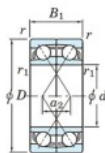

## Kogellager enkele rij 7312-DF-FY-JTEKT - 7312-DF-FY-JTEKT

<https://www.123kogellager.nl/kogellager-behuizing/kogellager/enkele-rij/7312-df-fy-jtekt>

Boundary dimensions

Ball bearings Face to face (DF)

Bearing No.	Boundary dimensions (mm)					Basic load ratings (kN)		Fatigue load factor		Limiting speeds (min <sup>-1</sup> )
	d	D	B	r1 (min)	r2 (min)	C <sub>r</sub>	C <sub>0r</sub>	f <sub>0</sub>	Grease lub.	
7312DF FY	60	130	62	2.1	-	188	131	9.15	-	5000